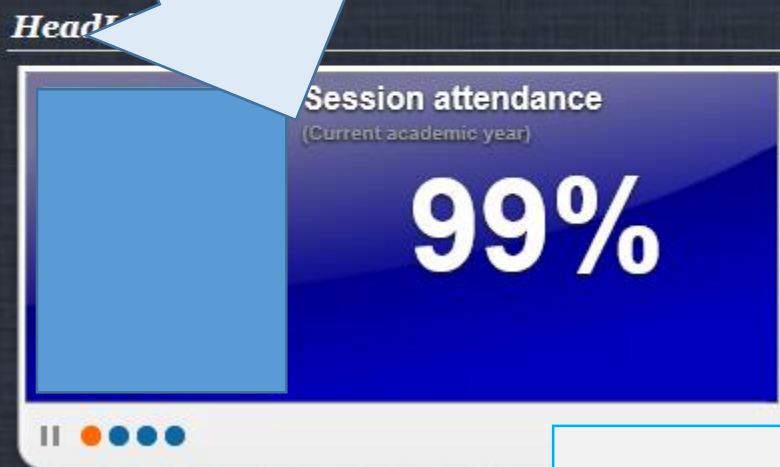

Shows today's lessons' registers

Lesson	Time
Mathematic	9:00 AM - 10:00 AM
Drama	10:00 AM - 11:00 AM
Science	11:20 AM - 12:20 PM
French	1:10 PM - 2:10 PM
	2:10 PM - 3:10 PM

History

Links to historical attendance